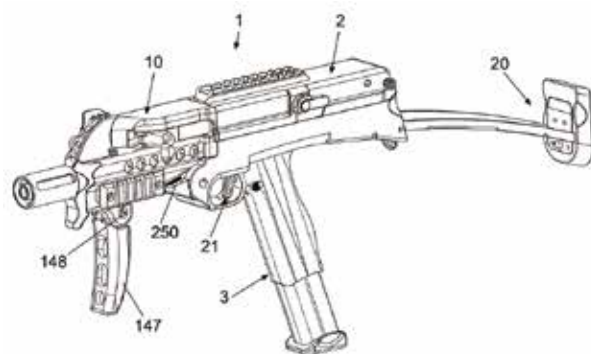

Four Reversible Features w/ Ambidextrous Bolt Release

Patented Blowback Closing System

We have significantly stabilized the pistol by exploiting the recoil kinetic energy of the bolt. This is achieved by using a lighter than usual bolt and a heavier than usual hammer. The hammer has a center of mass positioned below the point of impact with the bolt, this amplifies the length of the movement of the center of mass of the hammer compared to the bolt.

Patented Extended Stock:

This design allows for the stock to be completely hidden within the gun when closed and opening with curved guides to be in a lower position once open. The stock never interferes with the forearm leaving the shooter to be able to handle the pistol freely with one or two hands. Thanks to its improved stability can be held faster with no shoulder placement needed.