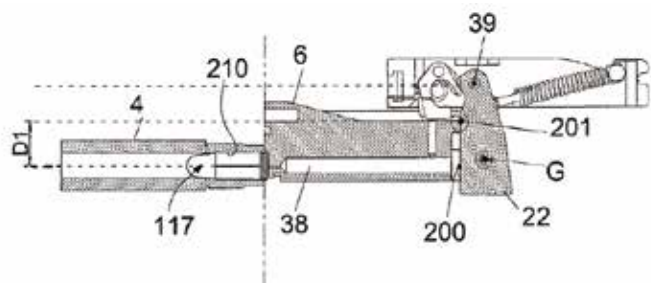

Patented Magazine:

This unique proprietary double stack magazine has an asymmetrical placement of its retaining lips such as to offset the presentation of the cartridge. This added to some redesigned internal walls contributes to reducing the pressure on the presenting round, granting continuous feeding even with lips deformation up to 2.5mm