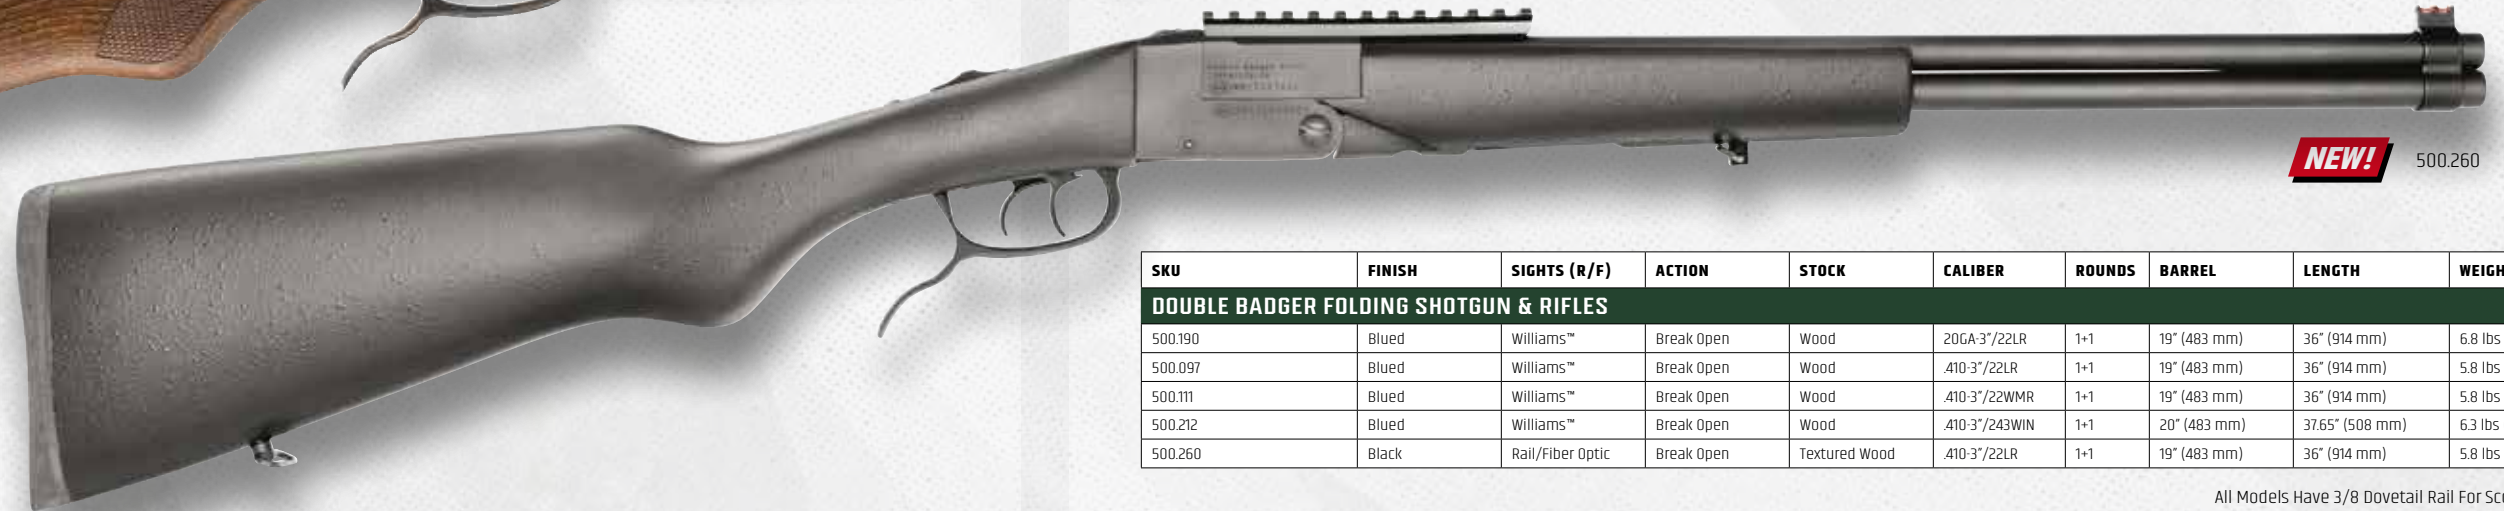

500.260

SKU	FINISH	SIGHTS (R/F)	ACTION	STOCK	CALIBER	ROUNDS	BARREL	LENGTH	WEIGHT
DOUBLE BADGER FOLDING SHOTGUN & RIFLES									
500.190	Blued	Williams™	Break Open	Wood	20GA-3"/22LR	1+1	19" (483 mm)	36" (914 mm)	6.8 lbs (3 kg)
500.097	Blued	Williams™	Break Open	Wood	.410-3"/22LR	1+1	19" (483 mm)	36" (914 mm)	5.8 lbs (2.6 kg)
500.111	Blued	Williams™	Break Open	Wood	.410-3"/22WMR	1+1	19" (483 mm)	36" (914 mm)	5.8 lbs (2.6 kg)
500.212	Blued	Williams™	Break Open	Wood	.410-3"/243WIN	1+1	20" (483 mm)	37.65" (508 mm)	6.3 lbs (2.8 kg)
500.260	Black	Rail/Fiber Optic	Break Open	Textured Wood	.410-3"/22LR	1+1	19" (483 mm)	36" (914 mm)	5.8 lbs (2.6 kg)

All Models Have 3/8" Dovetail Rail For Scope Mount