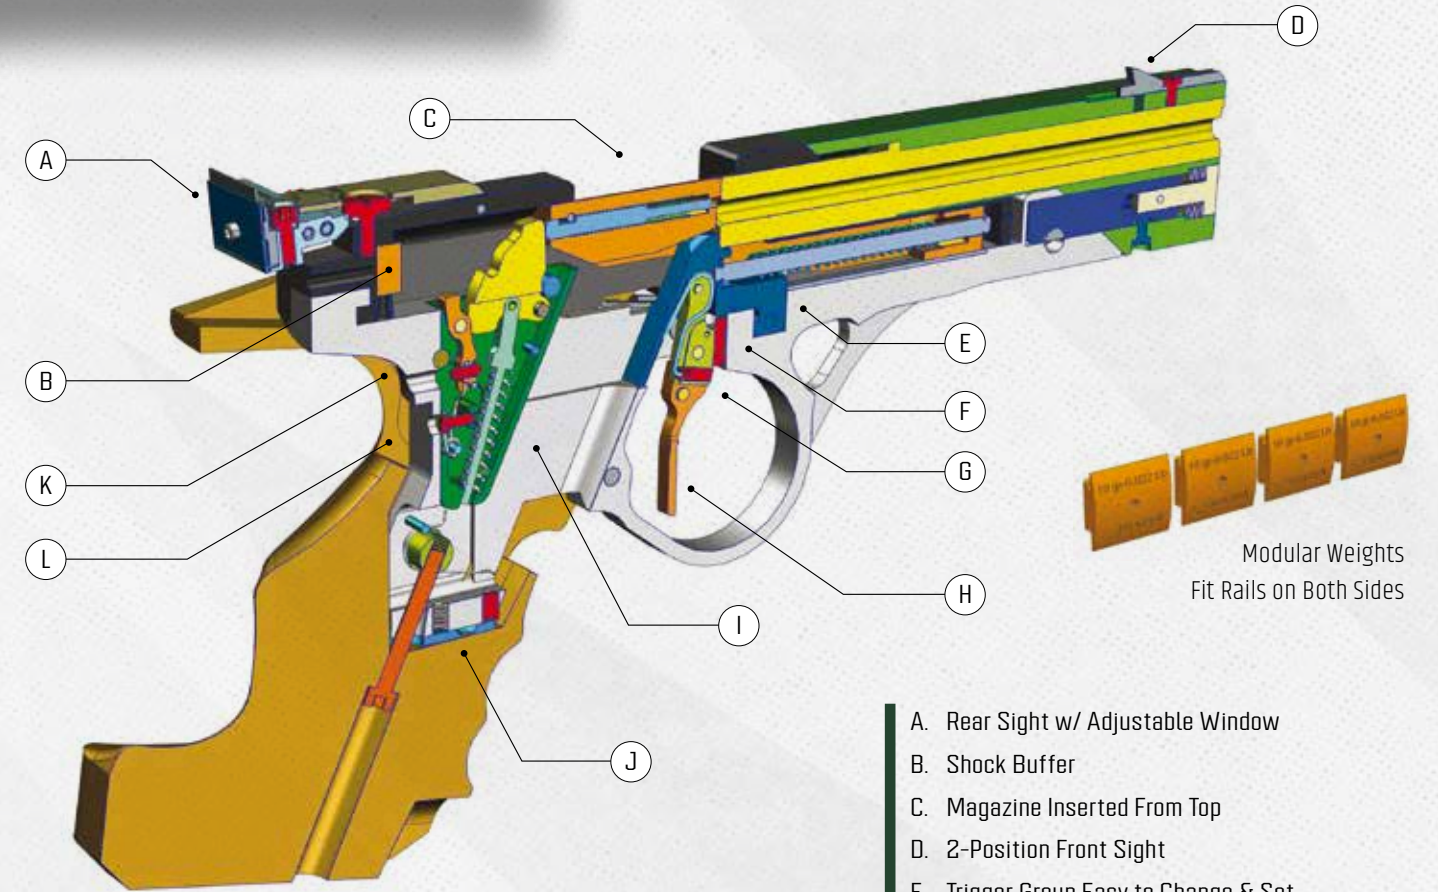

6007

Developed In Collaboration w/ Professional Shooters

Configuration of the FAS 6007 gives superior handling characteristics and has the longest barrel possible for excellent accuracy and velocity.

FAS
...state of the art in professional shooting...

- A. Rear Sight w/ Adjustable Window
- B. Shock Buffer
- C. Magazine Inserted From Top
- D. 2-Position Front Sight
- E. Trigger Group Easy to Change & Set
- F. Setting of Pre-Run of the Trigger
- G. Set Weight of Trigger Spring
- H. Adjustable Trigger Position
- I. Hammer Group Easy to Change & Set
- J. Set Angle of the Gun/Grip w/ 3 Set Screws
- K. Set Screw for Hammer Weight, Outside Access
- L. Set Screw for Hammer, Outside Access

This pistol has many adjustable parts which can be precisely fit to the shooter for maximum balance, stability and control.