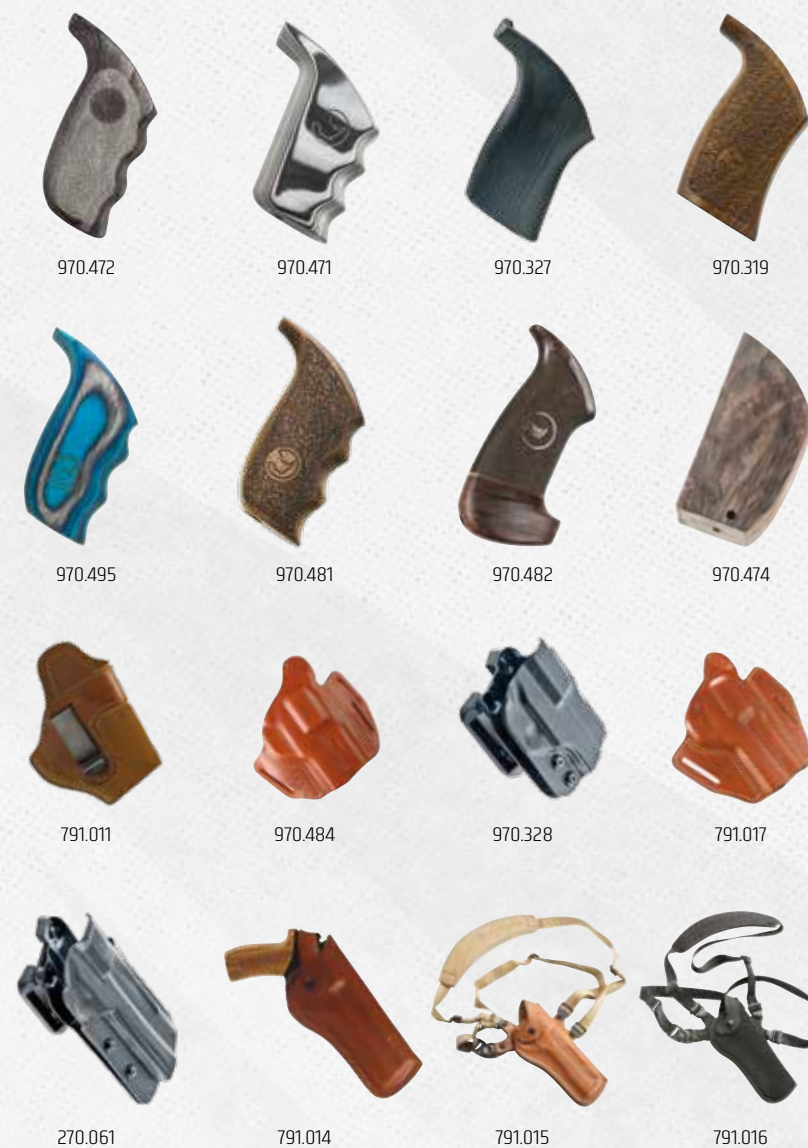

Single Action Only Models Are California Legal

RHINO ACCESSORIES

SKU	DESCRIPTION
RHINO GRIPS	
970.472	Charging Rhino Grey Laminate Grip (One Size)
970.471	G10 Grip White (One Size)
970.327	Black Rubber Grip Small (One Size)
970.319	Walnut Grip Medium (One Size)
970.495	Nebula Blue Laminate Grip (One Size)
970.481	Charging Rhino Walnut Grip (One Size)
970.562	Hogue® Rhino Black Micarta Grip
970.482	Hogue® Rhino Walnut Micarta Grip
970.474	Fitted Blank
RHINO HOLSTERS	
791.011	2" Rhino Brown Suede Leather Holster
791.012	2" Rhino Brown Leather Holster
270.060	2" Rhino Kydex Convertible Holster
970.561	3" Rhino Black Leather Holster
970.484	3" Rhino Brown Leather Holster
970.489	3" Rhino Kydex Convertible Holster
970.328	4" Rhino Kydex Convertible Holster
791.017	4" Rhino Leather Concealment Holster
970.338	5" Rhino Kydex Convertible Holster
270.061	6" Rhino Kydex Convertible Holster
791.014	6" Rhino Leather Sportsman Holster
791.015	6" Rhino Leather Shoulder Holster
791.016	6" Rhino Cordura Shoulder Holster
RHINO TRIGGER KITS	
970.433	Rhino Conversion Kit (Single To Double)
970.453	II GEN Trigger Conversion Kit