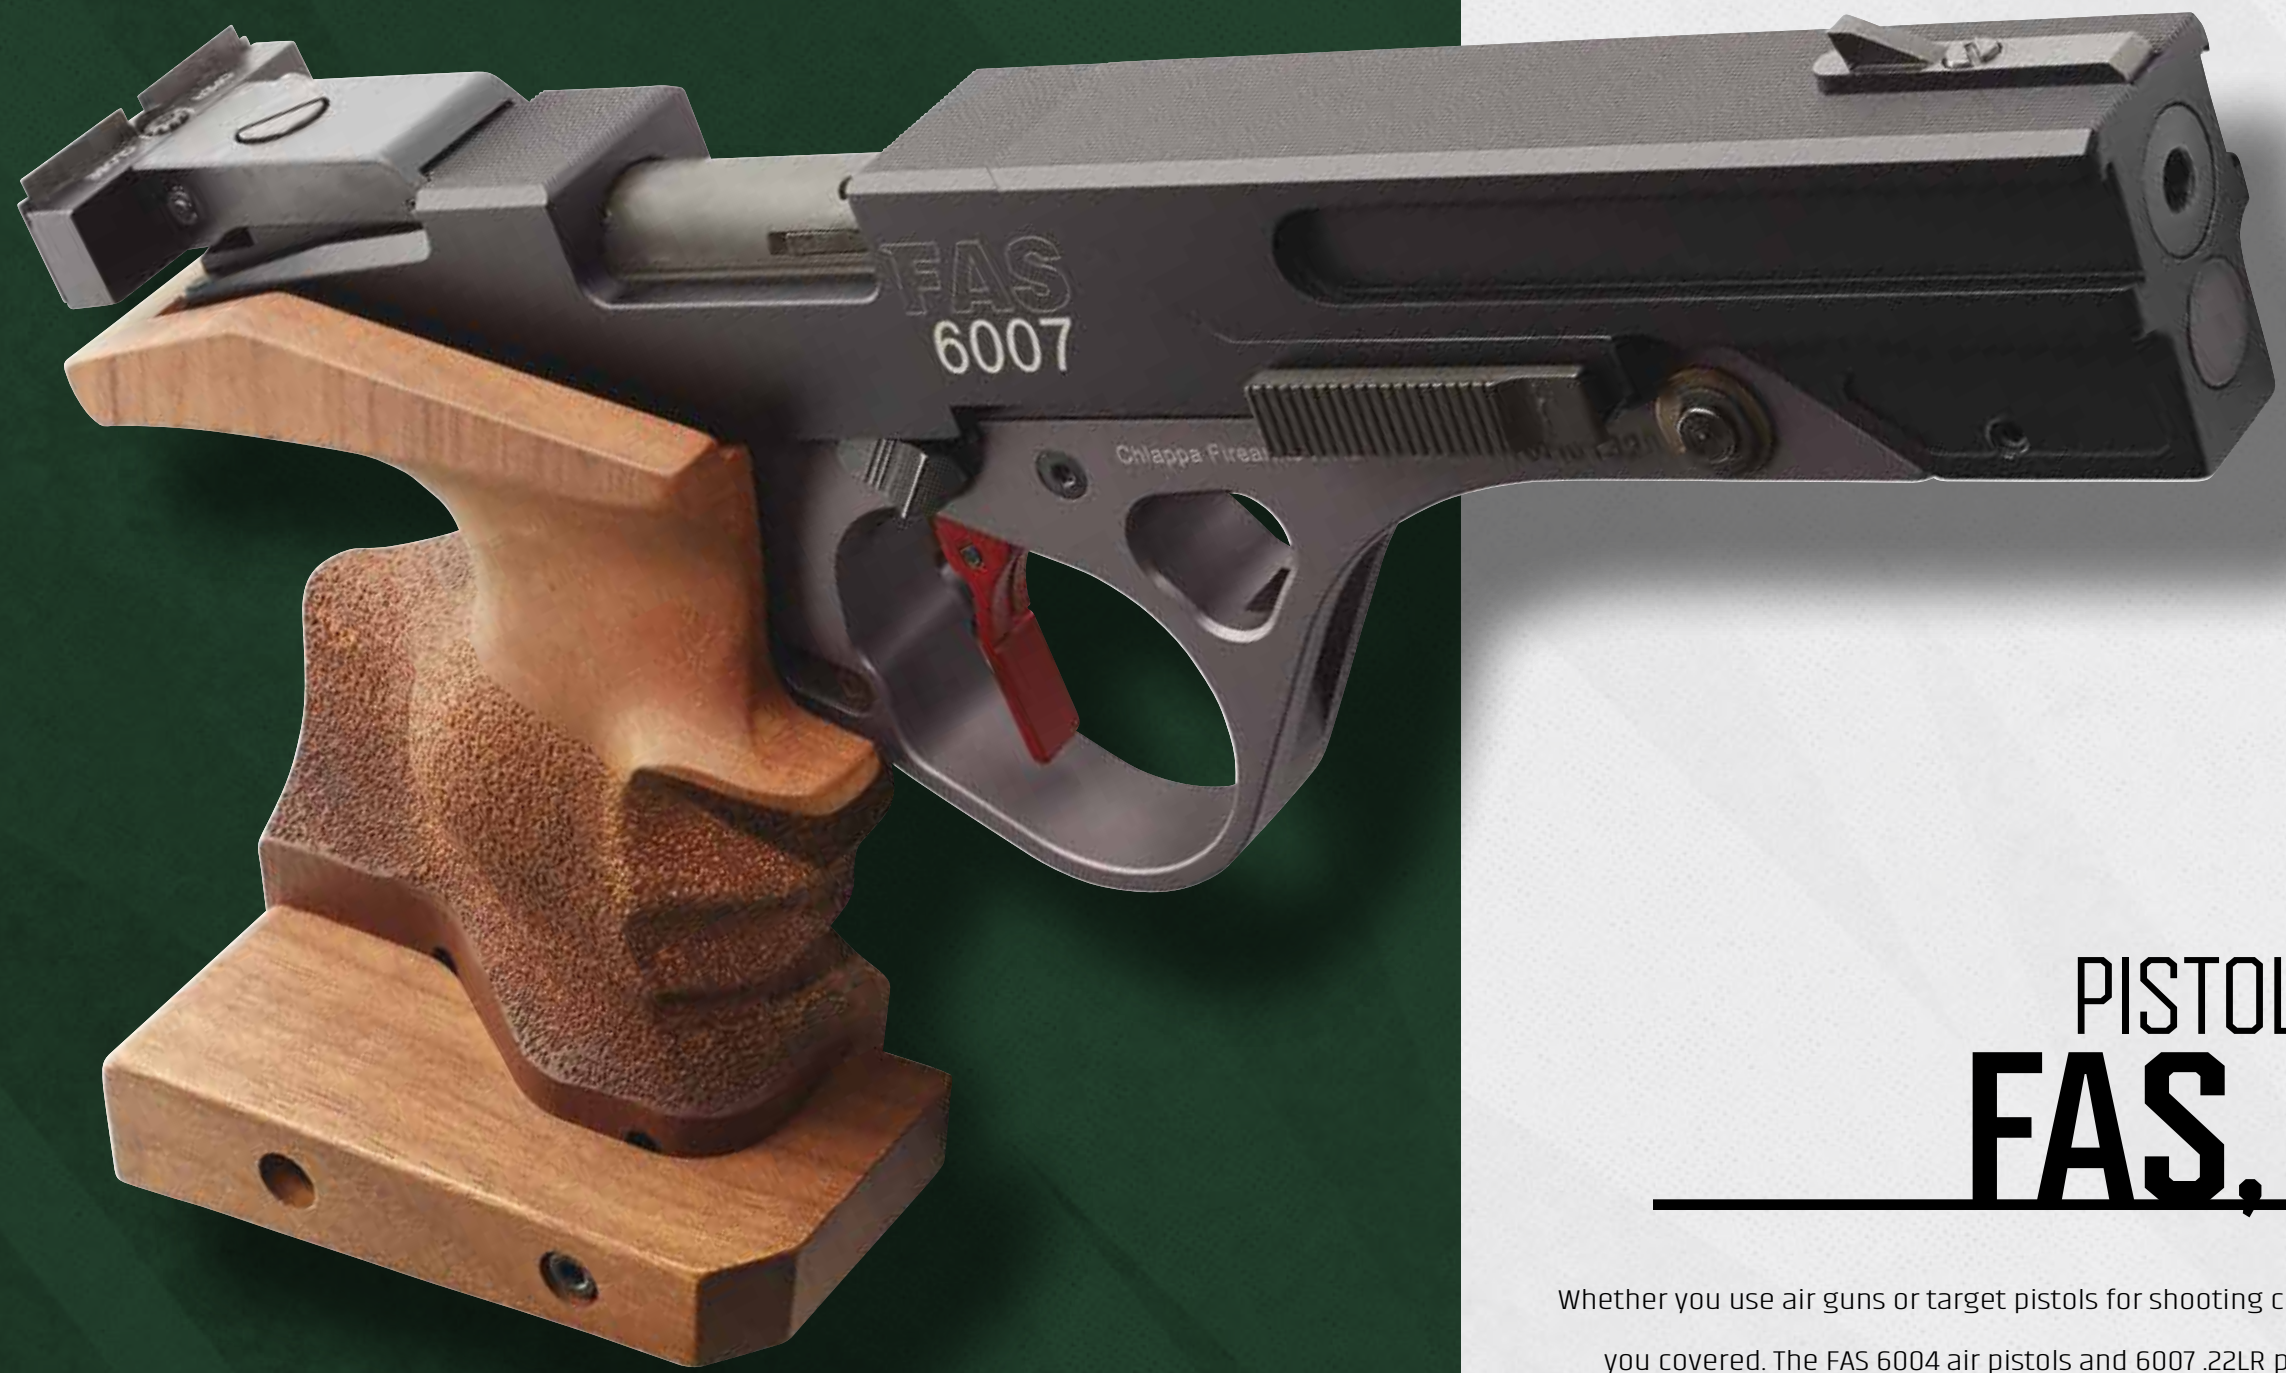

PRECISION & PERFORMANCE

PISTOLS (.22LR, AIR & CO₂) **FAS, AG92, LTL**

Whether you use air guns or target pistols for shooting competitions or just for plinking, Chiappa Firearms has you covered. The FAS 6004 air pistols and 6007 .22LR pistol, along with the AG92 - a CO₂ pellet gun replica of the legendary Beretta M92 pistol and the "New" LTL (Less Than Lethal) Alfa 1.50 - a CO₂ rubber bullet gun.